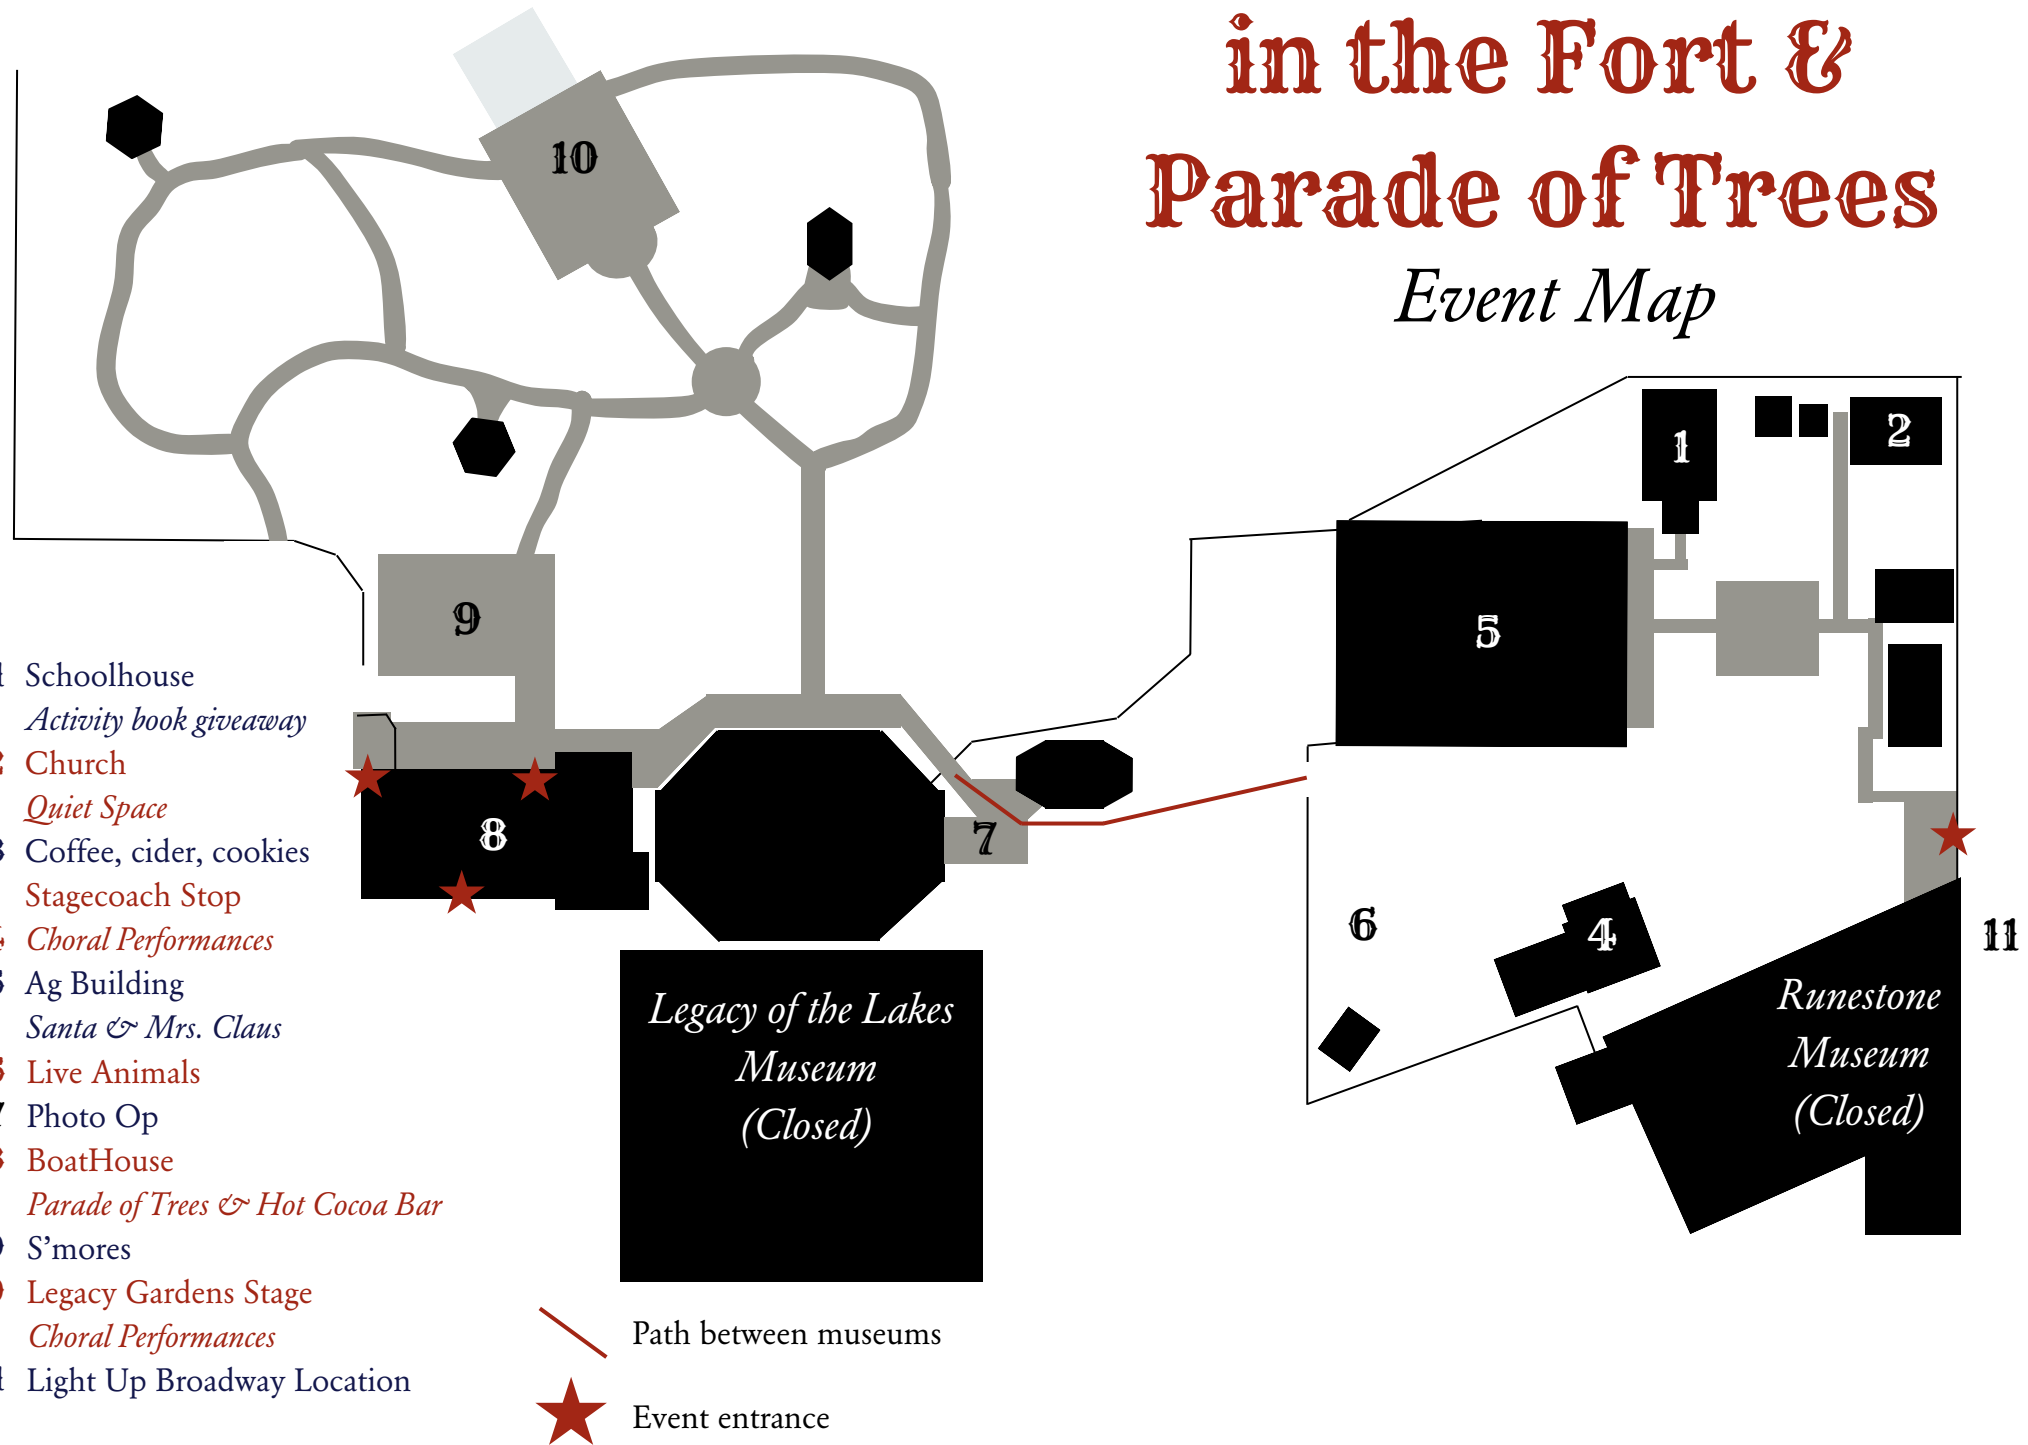

Christmas in the Fort & Parade of Trees Event Map

- 1** Schoolhouse
Activity book giveaway
- 2** Church
Quiet Space
- 3** Coffee, cider, cookies
Stagecoach Stop
- 4** Choral Performances
- 5** Ag Building
Santa & Mrs. Claus
- 6** Live Animals
- 7** Photo Op
- 8** BoatHouse
Parade of Trees & Hot Cocoa Bar
- 9** S'mores
- 10** Legacy Gardens Stage
Choral Performances
- 11** Light Up Broadway Location

 Path between museums

 Event entrance