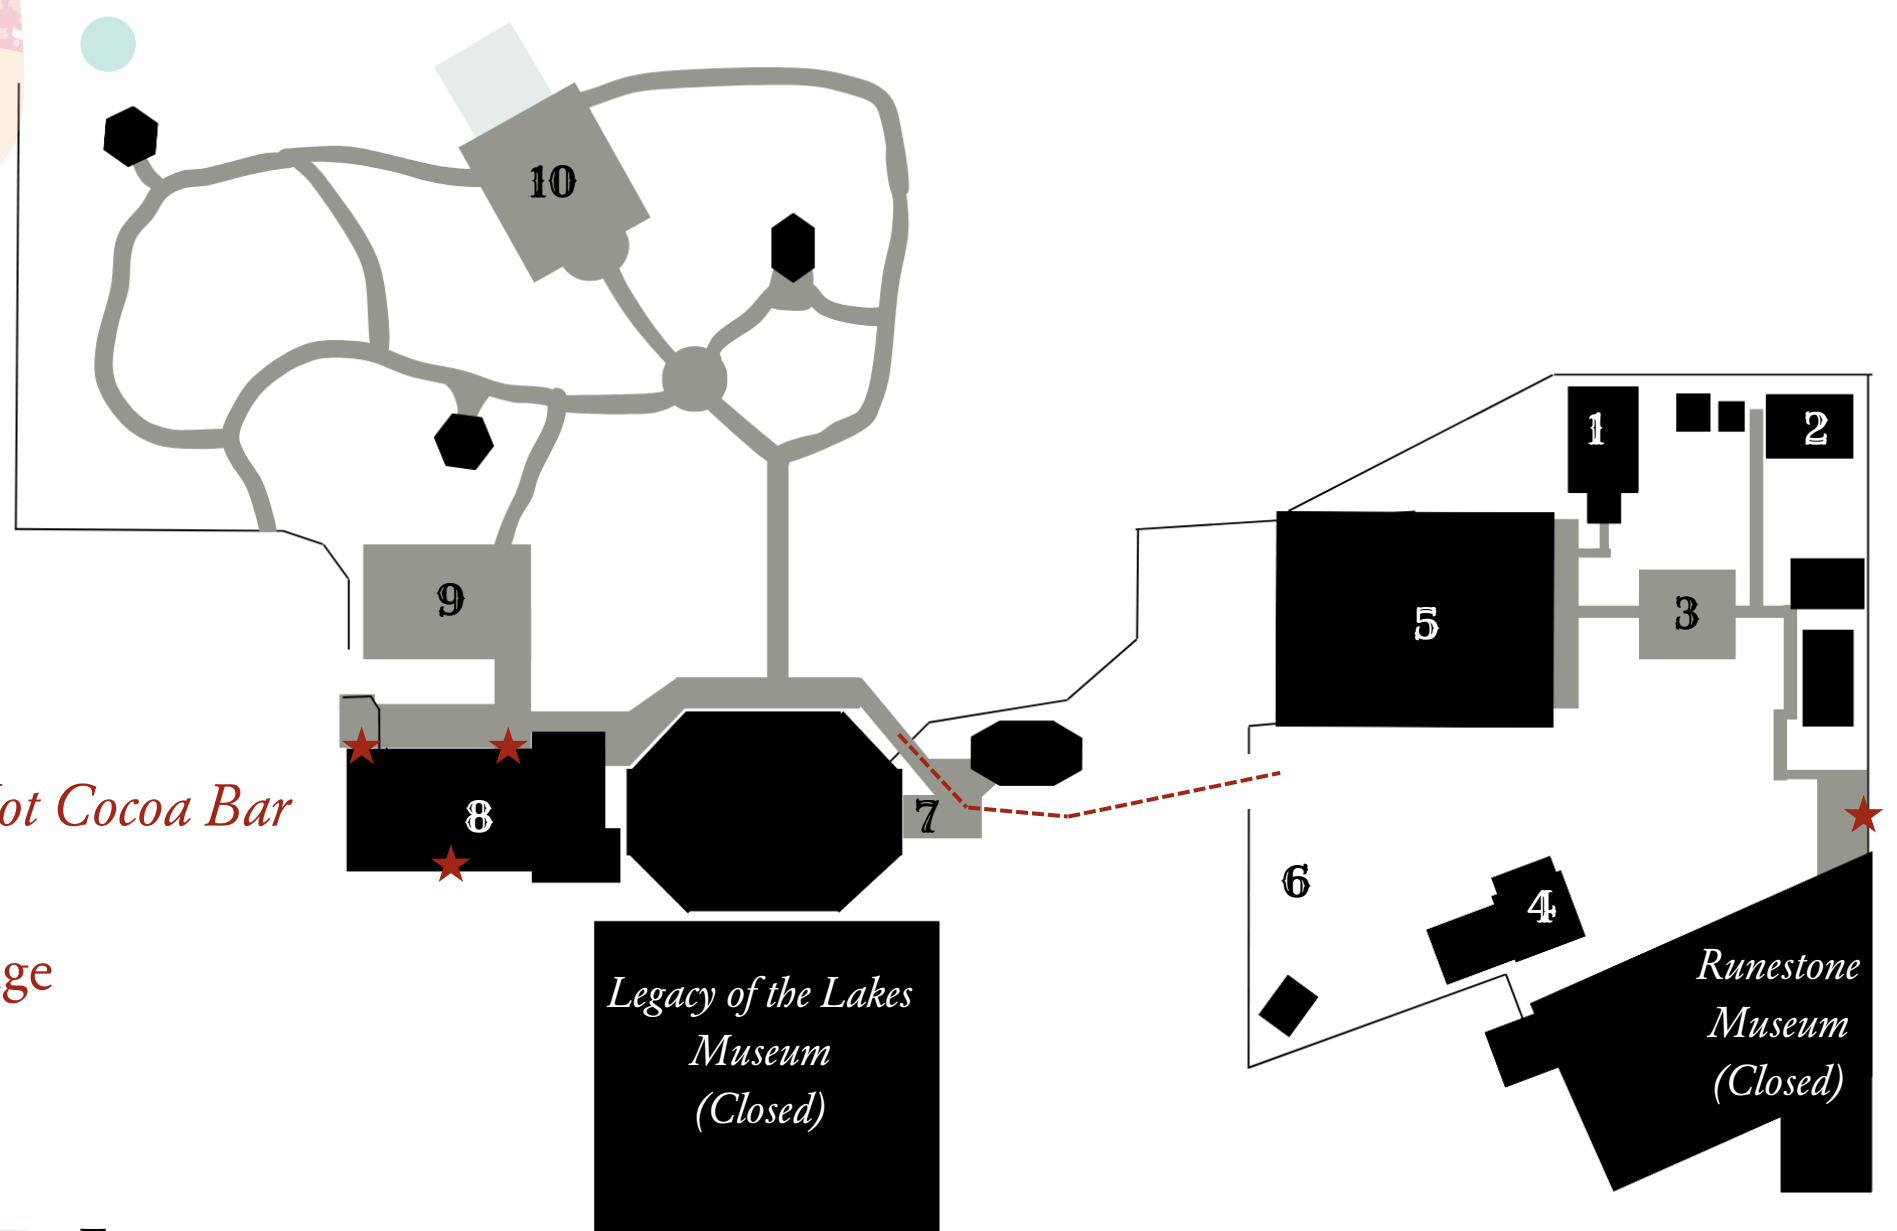

Christmas in the Fort & Parade of Trees

Schedule of Events

3:00 PM	Santa & Mrs. Claus Arrive
3:30 PM	Choral Performance <i>Legacy Gardens Stage</i>
3:45 PM	Choral Performance <i>Runestone Stagecoach Stop</i>
4:15 PM	Choral Performance <i>Legacy Gardens Stage</i>
4:30 PM	Choral Performance <i>Runestone Stagecoach Stop</i>
5:00 PM	Violinist Gabe Dalhoff <i>Copper Trail Brewing Co</i>
5:15 PM	Light Up Broadway
5:30 PM	Holiday Light Parade

- 1** Schoolhouse
Activity book giveaway
- 2** Church
Quiet Space
- 3** Coffee, cider, cookies
- 4** Stagecoach Stop
Choral Performances
- 5** Ag Building
Santa & Mrs. Claus

- 6** Live Animals
- 7** Photo Op
- 8** BoatHouse
Parade of Trees & Hot Cocoa Bar
- 9** S'mores
- 10** Legacy Gardens Stage
Choral Performances
- 11** Light Up Location

★ = Event entrance

--- = Path between museums

Legacy of the Lakes
Museum
(Closed)

Runestone
Museum
(Closed)

3rd Ave W